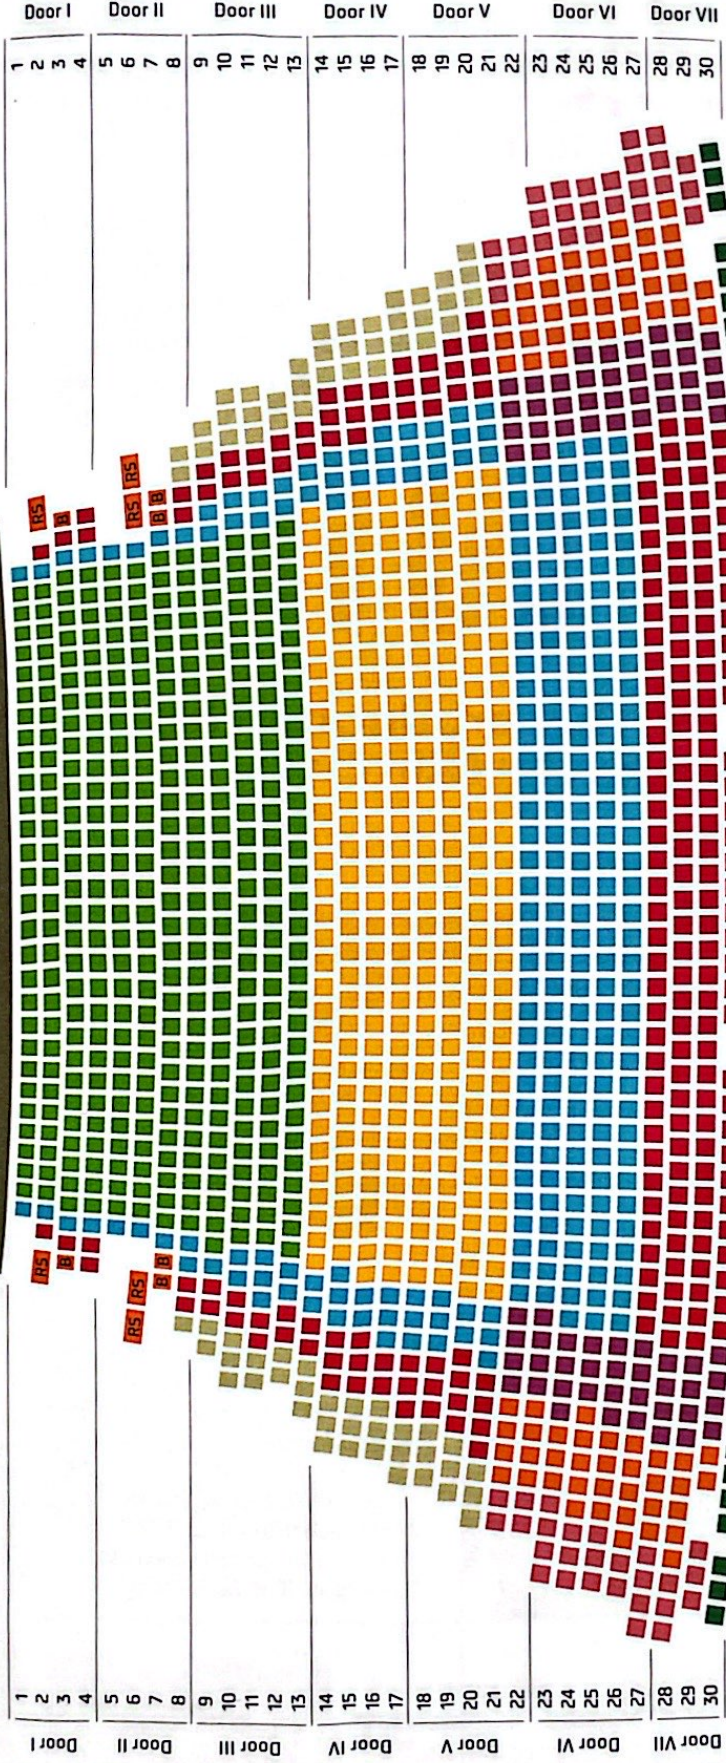

ORCHESTRA LEFT

Access: West Lobby
 Access: South Lobby
 Entrance: Stairwell West

Access: East Lobby
 Wheelchair Space
 Companion

Door I Door II Door III Door IV Door V Door VI Door VII

1 2 3 4 5 6 7 8 9 10 11 12 13 14 15 16 17 18 19 20 21 22 23 24 25 26 27 28 29 30

BOX

Access: South Lobby

BOX

Access: South Lobby

1 2 3 4

BALCONY

Access: West Staircase / Elevator

BALCONY

Access: West Staircase / Elevator

1 2 3 4 5

GALLERY

Access: West Staircase / Elevator

GALLERY

Access: West Staircase / Elevator

1 2 3 4

Partial view
 Listening position